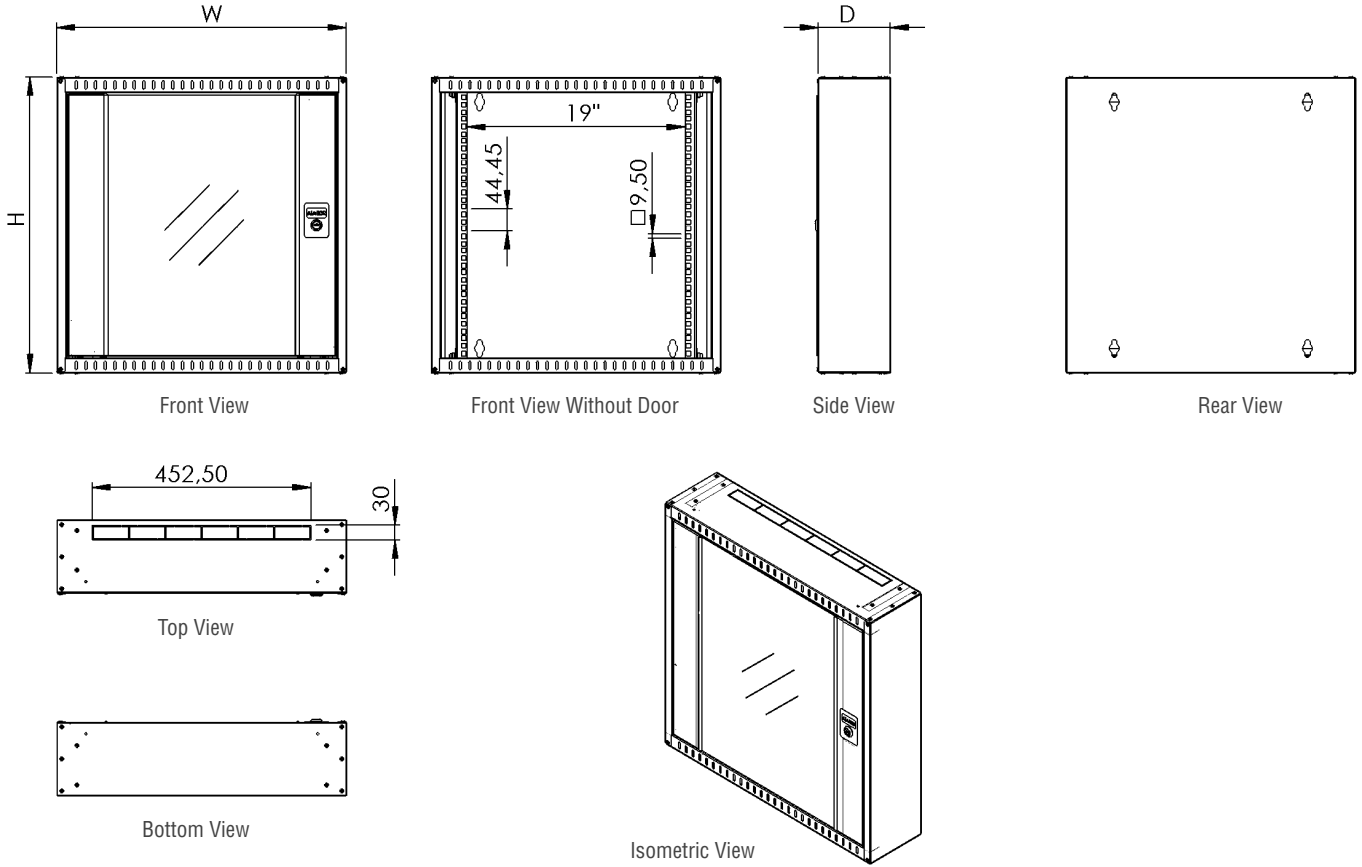

Doors

- Door options are available.
- Single point locking system
- Doors can be opened to 236 degree.
- Doors can be opened to left or right

direction

Mounting Rails

- 19" Mounting rails; adjustable in depth of the cabinet
- 1.5mm DX51D galvanic

Monoblock Structure

- Mounting holes are available on rear panel
- Microjointed cable entry is available on top sheet

Loading Capacity

- Recommended up to 80 kg Loading capacity

19" Wall Mounted Ager Slim Series Cabinets