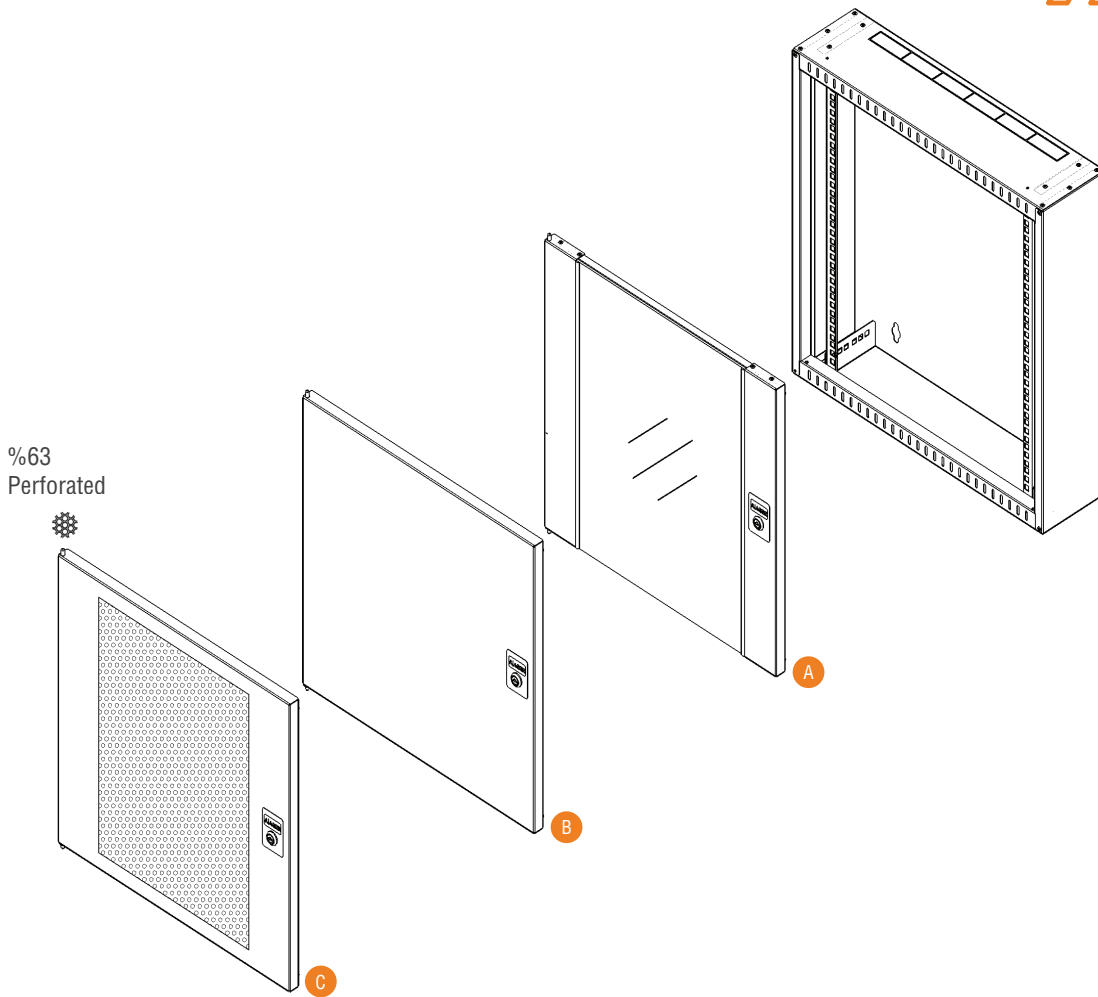

WALL MOUNTED **AGENA SLIM** SERIES

Agena Slim Series a wide-ranging usage area due to low depth, easy installation and aesthetic appearance. Adjustable mounting rails and changeable opening direction of the front door provide functionality in use. Multiple cable entries and passive ventilation slots ensure the right conditions for your sensitive and valued devices.

150/300 Depth

By the reduced depth and easily installable structure provides ease of assembly and use

Adjustable Mounting Rails

Mounting rails are adjustable, through the depth of the cabinet.

19" Structure

2 pieces 19" device the mounting rails are available.

Ergonomic

Front glass door with spring-loaded hinge system allows changing opening direction when required.

AGER

WALL MOUNTED **AGENA SLIM** SERIES

Passive Ventilation

Passive ventilation punched slots in front of the top and bottom cases allow to air circulation inside the cabinet.

Multiple Cable Entry

Multiple cable entry point on top and bottom with 6 knockout holes in the dimension of 30 mm x 76,5 mm are available.