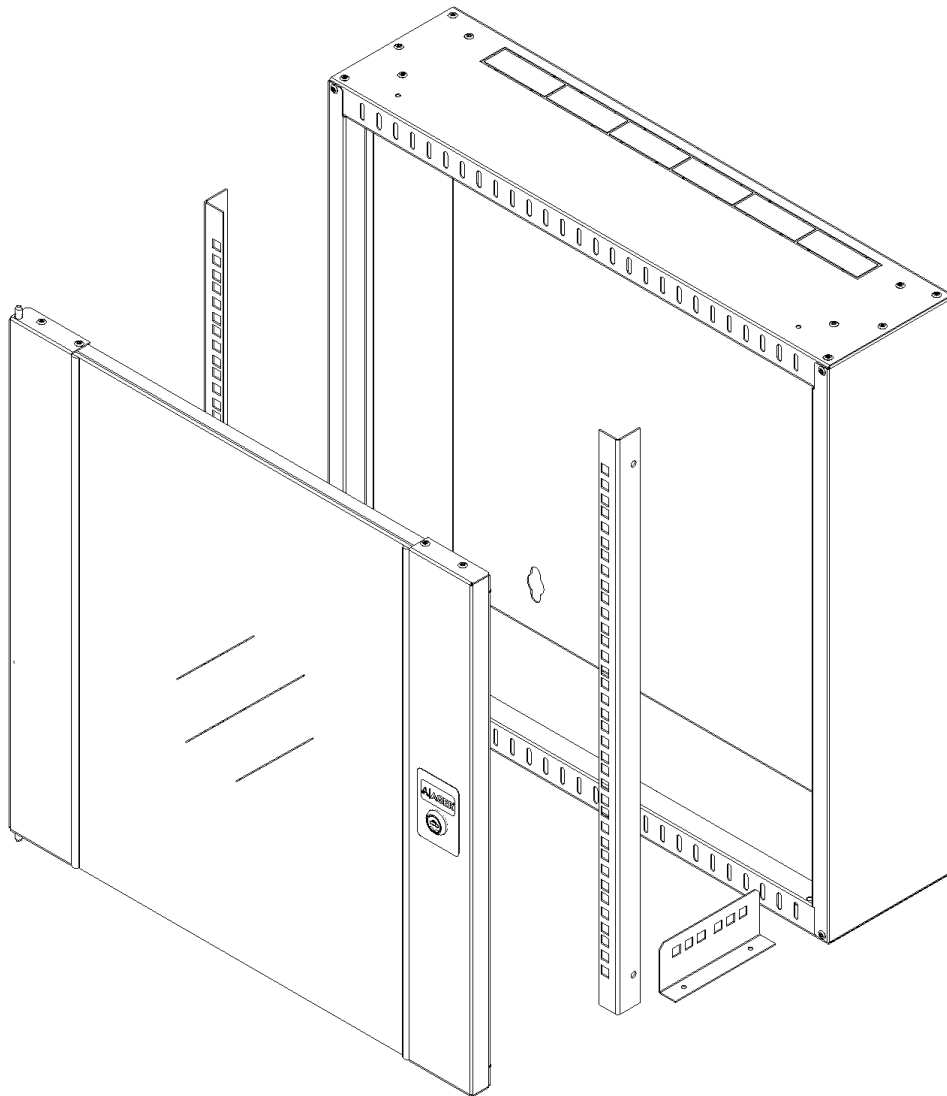

Material

- 1.0 mm DKP

IP Classification

- As a standard IP20
- IP40 when solid metal panel applied for all access

Color Options

- RAL9005 Black
- RAL7035 White

Doors

- Door options are available.
- Single point locking system
- Doors can be opened to 236 degree.
- Doors can be opened to left or right

direction

Mounting Rails

- 19" Mounting rails; adjustable in depth of the cabinet
- 1.5mm DX51D galvanic

Monoblock Structure

- Mounting holes are available on rear panel
- Microjointed cable entry is available on top sheet

Loading Capacity

- Recommended up to 80 kg Loading capacity