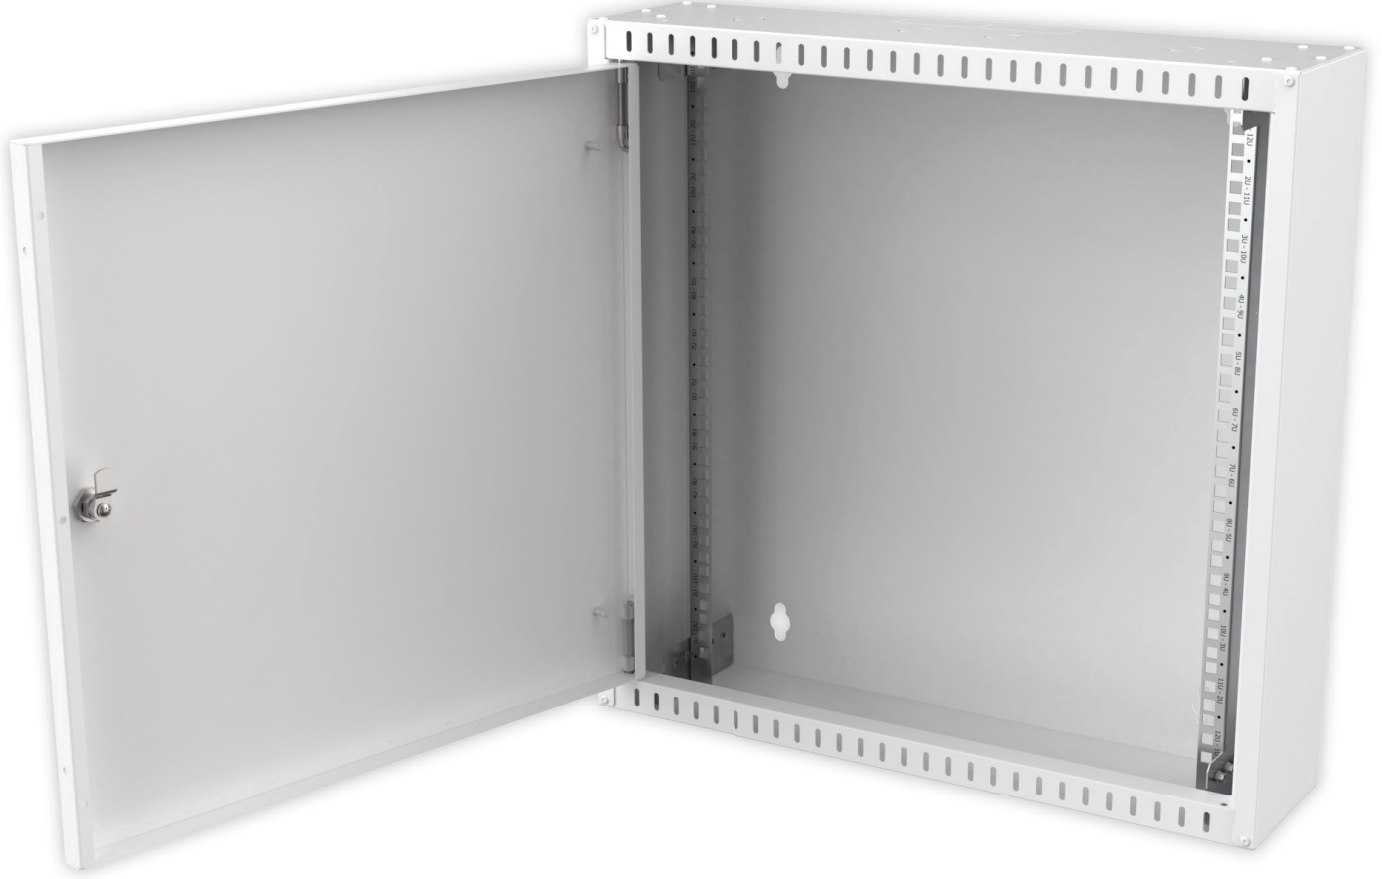

WALL MOUNTED **AGENA SLIM** SERIES

Agena Slim Series a wide-ranging usage area due to low depth, easy installation and aesthetic appearance. Adjustable mounting rails and changeable opening direction of the front door provide functionality in use. Multiple cable entries and passive ventilation slots ensure the right conditions for your sensitive and valued devices.

Colour Options

RAL7035 Light Gray

RAL9005 Black

**Usage Area**

Agena series SLIM cabinets; used in residential network and electronic infrastructure services.

Aesthetics Appearance

PVC strips on glass frame complete elegant and aesthetic visuality thus Agena Slim series smoothly fit the environment of your living areas.

150/300 Depth

By the reduced depth and easily installable structure provides ease of assembly and use

Adjustable Mounting Rails

Mounting rails are adjustable, through the depth of the cabinet.

19" Structure

2 pieces 19" device the mounting rails are available.

Ergonomic

Front glass door with spring-loaded hinge system allows changing opening direction when required.

AGER

WALL MOUNTED **AGENA SLIM** SERIES

Passive Ventilation