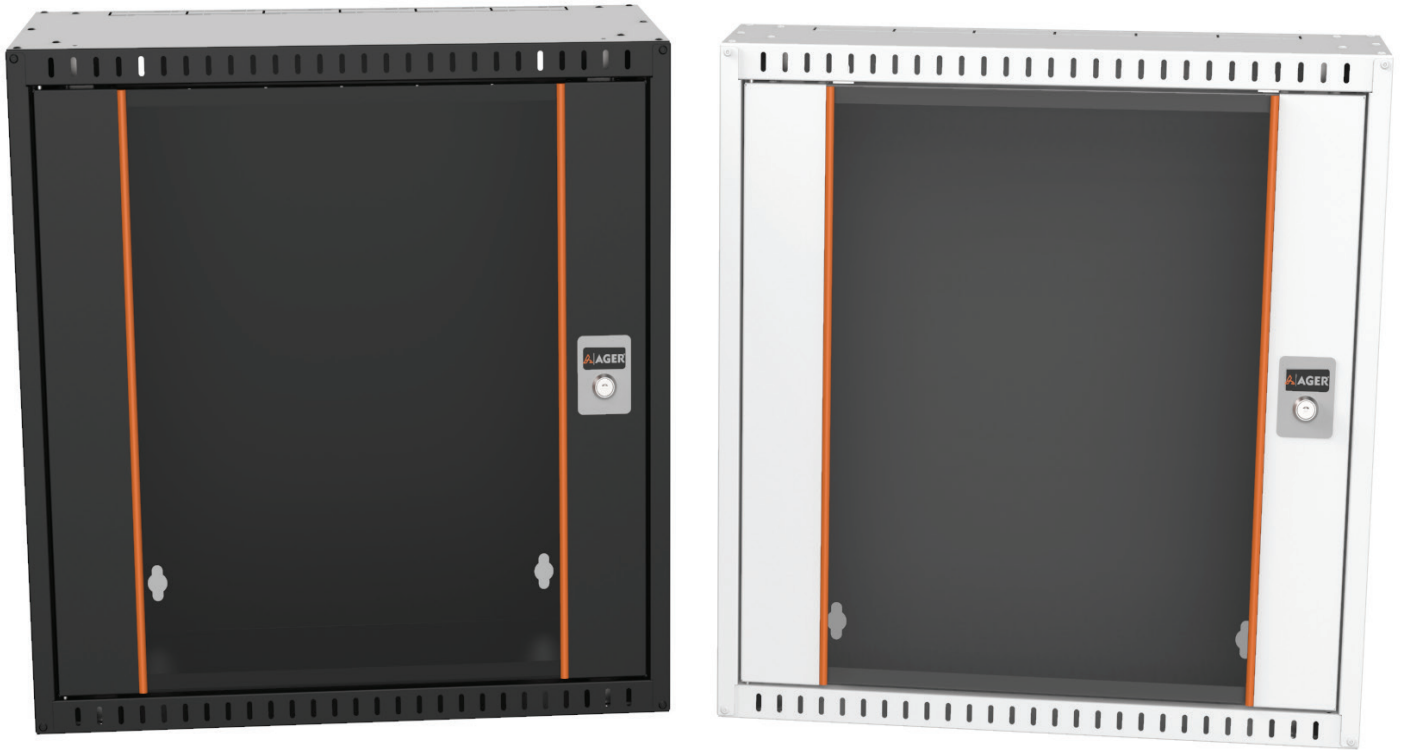

WALL MOUNTED **AGENA SLIM** SERIES

Agena Slim Series a wide-ranging usage area due to low depth, easy installation and aesthetic appearance. Adjustable mounting rails and changeable opening direction of the front door provide functionality in use. Multiple cable entries and passive ventilation slots ensure the right conditions for your sensitive and valued devices.

Colour Options

RAL7035 Light Gray

RAL9005 Black

**Usage Area**

Agena series SLIM cabinets; used in residential network and electronic infrastructure services.

Aesthetics Appearance

PVC strips on glass frame complete elegant and aesthetic visuality thus Agena Slim series smoothly fit the environment of your living areas.

150/300 Depth

By the reduced depth and easily installable structure provides ease of assembly and use

Adjustable Mounting Rails

Mounting rails are adjustable, through the depth of the cabinet.

19" Structure

2 pieces 19" device the mounting rails are available.

Ergonomic

Front glass door with spring-loaded hinge system allows changing opening direction when required.

AGER

WALL MOUNTED **AGENA SLIM** SERIES

Passive Ventilation